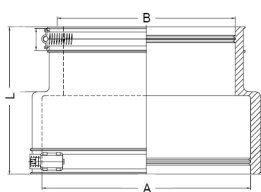

### Specification

A   Size range (mm)	170-192
B   Size range (mm)	110-122
L   Length (mm)	120
Pressure (bar)	0.6
Tightening torque (Nm)	6.0
Weight (kg)	0.885
Material	EPDM / V2A

### Product description

External flexible coupling designed to connect pipes of different materials and outside diameters, in accordance with DIN EN 295-4; for the reduction of different pipe dimensions; suitable for horizontal or vertical installation; suitable for flush-mounting and soil; UV-resistant material