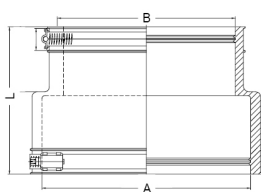

PRODUCT DATA SHEET

Product view

Product information

QR Code

Product group	Adaptor Coupling
Item number	CRA17242
EAN-Code	4260182343135
Product name	Adaptor Coupling CAC 4209

Technical drawing

Specification

A Size range (mm)	395-420
B Size range (mm)	265-290
L Length (mm)	165
Pressure (bar)	0.6
Tightening torque (Nm)	10.0
Weight (kg)	4
Material	EPDM / V2A

Product description

External flexible coupling designed to connect pipes of different materials and outside diameters, in accordance with DIN EN 295-4; for the reduction of different pipe dimensions; suitable for horizontal or vertical installation; suitable for flush-mounting and soil; UV-resistant material