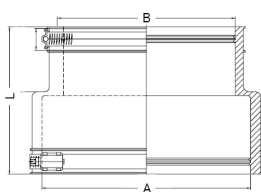

PRODUCT DATA SHEET

Product view

Product information

QR Code

Product group	Adaptor Coupling
Item number	CRA17214
EAN-Code	4260182343104
Product name	Adaptor Coupling CAC 3859

Technical drawing

Specification

A Size range (mm)	360-385
B Size range (mm)	265-290
L Length (mm)	165
Pressure (bar)	0.6
Tightening torque (Nm)	10.0
Weight (kg)	3.5
Material	EPDM / V2A

Product description

External flexible coupling designed to connect pipes of different materials and outside diameters, in accordance with DIN EN 295-4; for the reduction of different pipe dimensions; suitable for horizontal or vertical installation; suitable for flush-mounting and soil; UV-resistant material