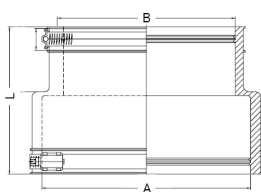

### Specification

A   Size range (mm)	360-385
B   Size range (mm)	240-265
L   Length (mm)	165
Pressure (bar)	0.6
Tightening torque (Nm)	10.0
Weight (kg)	3.5
Material	EPDM / V2A

### Product description

External flexible coupling designed to connect pipes of different materials and outside diameters, in accordance with DIN EN 295-4; for the reduction of different pipe dimensions; suitable for horizontal or vertical installation; suitable for flush-mounting and soil; UV-resistant material