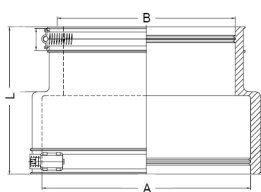

### Specification

A   Size range (mm)	335-360
B   Size range (mm)	265-290
L   Length (mm)	165
Pressure (bar)	0.6
Tightening torque (Nm)	10.0
Weight (kg)	3.5
Material	EPDM / V2A

### Product description

External flexible coupling designed to connect pipes of different materials and outside diameters, in accordance with DIN EN 295-4; for the reduction of different pipe dimensions; suitable for horizontal or vertical installation; suitable for flush-mounting and soil; UV-resistant material