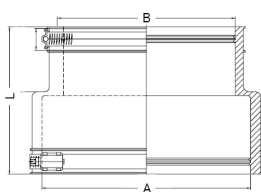

### Specification

A   Size range (mm)	310-335
B   Size range (mm)	180-205
L   Length (mm)	150
Pressure (bar)	0.6
Tightening torque (Nm)	10.0
Weight (kg)	3.25
Material	EPDM / V2A

### Product description

External flexible coupling designed to connect pipes of different materials and outside diameters, in accordance with DIN EN 295-4; for the reduction of different pipe dimensions; suitable for horizontal or vertical installation; suitable for flush-mounting and soil; UV-resistant material