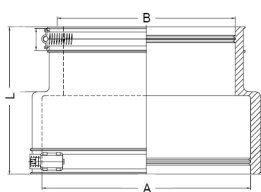

### Specification

A   Size range (mm)	250-275
B   Size range (mm)	200-225
L   Length (mm)	150
Pressure (bar)	0.6
Tightening torque (Nm)	6.0
Weight (kg)	1.77
Material	EPDM / V2A

### Product description

External flexible coupling designed to connect pipes of different materials and outside diameters, in accordance with DIN EN 295-4; for the reduction of different pipe dimensions; suitable for horizontal or vertical installation; suitable for flush-mounting and soil; UV-resistant material