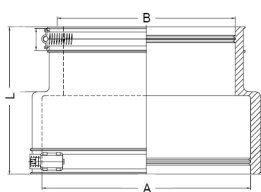

### Specification

A   Size range (mm)	240-265
B   Size range (mm)	210-235
L   Length (mm)	150
Pressure (bar)	0.6
Tightening torque (Nm)	6.0
Weight (kg)	1.67
Material	EPDM / V2A

### Product description

External flexible coupling designed to connect pipes of different materials and outside diameters, in accordance with DIN EN 295-4; for the reduction of different pipe dimensions; suitable for horizontal or vertical installation; suitable for flush-mounting and soil; UV-resistant material