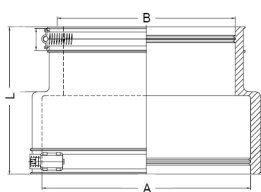

PRODUCT DATA SHEET

Product view

Product information

QR Code

Product group	Adaptor Coupling
Item number	CRA17191
EAN-Code	4260182342930
Product name	Adaptor Coupling CAC 2656

Technical drawing

Specification

A Size range (mm)	240-265
B Size range (mm)	190-215
L Length (mm)	150
Pressure (bar)	0.6
Tightening torque (Nm)	6.0
Weight (kg)	1.71
Material	EPDM / V2A

Product description

External flexible coupling designed to connect pipes of different materials and outside diameters, in accordance with DIN EN 295-4; for the reduction of different pipe dimensions; suitable for horizontal or vertical installation; suitable for flush-mounting and soil; UV-resistant material