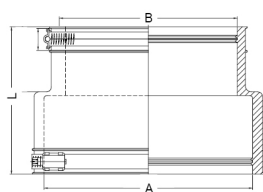

### Specification

A   Size range (mm)	121-136
B   Size range (mm)	80-95
L   Length (mm)	105
Pressure (bar)	0.6
Tightening torque (Nm)	6.0
Weight (kg)	0.547
Material	EPDM / V2A

### Product description

External flexible coupling designed to connect pipes of different materials and outside diameters, in accordance with DIN EN 295-4; for the reduction of different pipe dimensions; suitable for horizontal or vertical installation; suitable for flush-mounting and soil; UV-resistant material