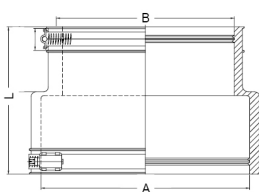

### Specification

A   Size range (mm)	100-115
B   Size range (mm)	75-90
L   Length (mm)	95
Pressure (bar)	0.6
Tightening torque (Nm)	6.0
Weight (kg)	0.314
Material	EPDM / V2A

### Product description

External flexible coupling designed to connect pipes of different materials and outside diameters, in accordance with DIN EN 295-4; for the reduction of different pipe dimensions; suitable for horizontal or vertical installation; suitable for flush-mounting and soil; UV-resistant material