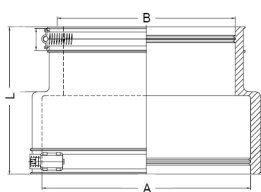

### Specification

A   Size range (mm)	53-64
B   Size range (mm)	40-50
L   Length (mm)	93
Pressure (bar)	0.6
Tightening torque (Nm)	6.0
Weight (kg)	0.182
Material	EPDM / V2A

### Product description

External flexible coupling designed to connect pipes of different materials and outside diameters, in accordance with DIN EN 295-4; for the reduction of different pipe dimensions; suitable for horizontal or vertical installation; suitable for flush-mounting and soil; UV-resistant material