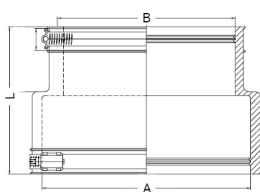

PRODUCT DATA SHEET

Product view

Product information

QR Code

Product group	Adaptor Coupling
Item number	CRA12043
EAN-Code	4260182340431
Product name	Adaptor Coupling CAC 0401

Technical drawing

Specification

A Size range (mm)	32-40
B Size range (mm)	24-32
L Length (mm)	85
Pressure (bar)	0.6
Tightening torque (Nm)	6.0
Weight (kg)	0.104
Material	TPE / V2A

Product description

External flexible coupling designed to connect pipes of different materials and outside diameters, in accordance with DIN EN 295-4; for the reduction of different pipe dimensions; suitable for horizontal or vertical installation; suitable for flush-mounting and soil; UV-resistant material