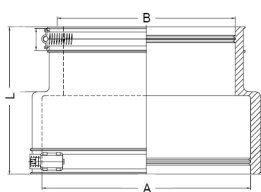

### Specification

A   Size range (mm)	105-120
B   Size range (mm)	35-42
L   Length (mm)	100
Pressure (bar)	0.6
Tightening torque (Nm)	6.0
Weight (kg)	0.363
Material	EPDM / V2A

### Product description

External flexible coupling designed to connect pipes of different materials and outside diameters, in accordance with DIN EN 295-4; for the reduction of different pipe dimensions; suitable for horizontal or vertical installation; suitable for flush-mounting and soil; UV-resistant material