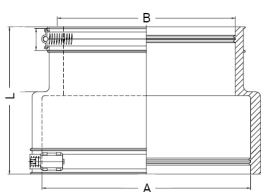

### Specification

A   Size range (mm)	48-56
B   Size range (mm)	38-43
L   Length (mm)	75
Pressure (bar)	0.6
Tightening torque (Nm)	6.0
Weight (kg)	0.14
Material	EPDM / V2A

### Product description

External flexible coupling designed to connect pipes of different materials and outside diameters, in accordance with DIN EN 295-4; for the reduction of different pipe dimensions; suitable for horizontal or vertical installation; suitable for flush-mounting and soil; UV-resistant material