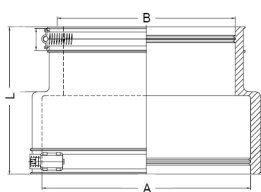

PRODUCT DATA SHEET

Product view

Product information

QR Code

Product group	Adaptor Coupling
Item number	CRA12028
EAN-Code	4260182342695
Product name	Adaptor Coupling CAC 0431

Technical drawing

Specification

A Size range (mm)	38-43
B Size range (mm)	30-35
L Length (mm)	74
Pressure (bar)	0.6
Tightening torque (Nm)	6.0
Weight (kg)	0.119
Material	EPDM / V2A

Product description

External flexible coupling designed to connect pipes of different materials and outside diameters, in accordance with DIN EN 295-4; for the reduction of different pipe dimensions; suitable for horizontal or vertical installation; suitable for flush-mounting and soil; UV-resistant material