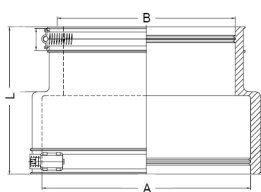

### Specification

A   Size range (mm)	30-34
B   Size range (mm)	24-28
L   Length (mm)	73
Pressure (bar)	0.6
Tightening torque (Nm)	6.0
Weight (kg)	0.105
Material	EPDM / V2A

### Product description

External flexible coupling designed to connect pipes of different materials and outside diameters, in accordance with DIN EN 295-4; for the reduction of different pipe dimensions; suitable for horizontal or vertical installation; suitable for flush-mounting and soil; UV-resistant material